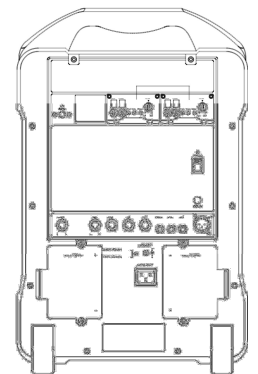

Technical Specifications

Portable PA	
Max. Power Output	100 Watts
Amplifier	Class AB
T.H.D.	< 1%
Frequency Response	50Hz ~ 18kHz
Speaker	8" full-range
Audio Inputs	Wired: XLR× 1 & 6.3mm (1/4")× 1 Wireless: UP to 2 wireless microphones CD Player: CD, USB port Line-In: Unbalanced 6.3mm (1/4") jack
Audio Output	Unbalanced line 6.3mm (1/4") jack
Extension Speaker	6.3mm (1/4") Phone jack
Volume	Master and other individual controls
Controls	Tone control on wireless mics
Storage	2 handheld or bodypack transmitters
Installation	Speaker stand, flat surface or retractable handle & wheels AC: Built-in 100-240V AC switching power supply DC & Battery: 24 ~ 32DC, 12V/4.5AH rechargeable gel cell battery
Power Supply	
Charge Time	Up to 8 hours (automatic charging management)
Stand-by Time	Up to 8 hours
Battery Indicator	Single LED indicator
Dimensions	310(W)× 445(H)× 240(D)mm / 12.2(W)×17.5(H)×9.4(D)"
Weight	Approx. 14.8kg / 32.5lbs (battery included)
Wireless System (optional)	
Receiver	MRM-70
Max. Receiver	Up to 2
Installation	Plug-in Module
Antenna	Built-in
Audio Player (optional)	
Model	CDM-2P
Installation	Plug-in Module