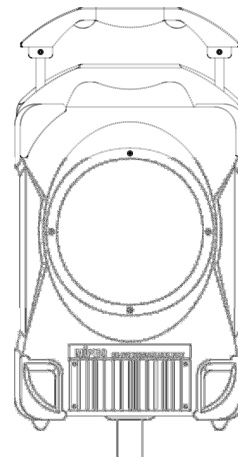

Technical Specifications

Portable PA	
Max. Power Output	100 Watts
Amplifier	Class AB
T.H.D.	< 1%
Frequency Response	50Hz ~ 18kHz
Speaker	8" full-range
Audio Inputs	Wired: XLR× 1 & 6.3mm (1/4")× 1 Wireless: UP to 2 wireless microphones CD Player: CD, USB port Line-In: Unbalanced 6.3mm (1/4") jack
Audio Output	Unbalanced line 6.3mm (1/4") jack
Extension Speaker	6.3mm (1/4") Phone jack
Volume	Master and other individual controls
Controls	Tone control on wireless mics
Storage	2 handheld or bodypack transmitters
Installation	Speaker stand, flat surface or retractable handle & wheels AC: Built-in 100-240V AC switching power supply DC & Battery: 24 ~ 32DC, 12V/4.5AH rechargeable gel cell battery
Power Supply	
Charge Time	Up to 8 hours (automatic charging management)
Stand-by Time	Up to 8 hours
Battery Indicator	Single LED indicator
Dimensions	310(W)× 445(H)× 240(D)mm / 12.2(W)×17.5(H)×9.4(D)"
Weight	Approx. 14.8kg / 32.5lbs (battery included)
Wireless System (optional)	
Receiver	MRM-70
Max. Receiver	Up to 2
Installation	Plug-in Module
Antenna	Built-in
Audio Player (optional)	
Model	CDM-2P
Installation	Plug-in Module