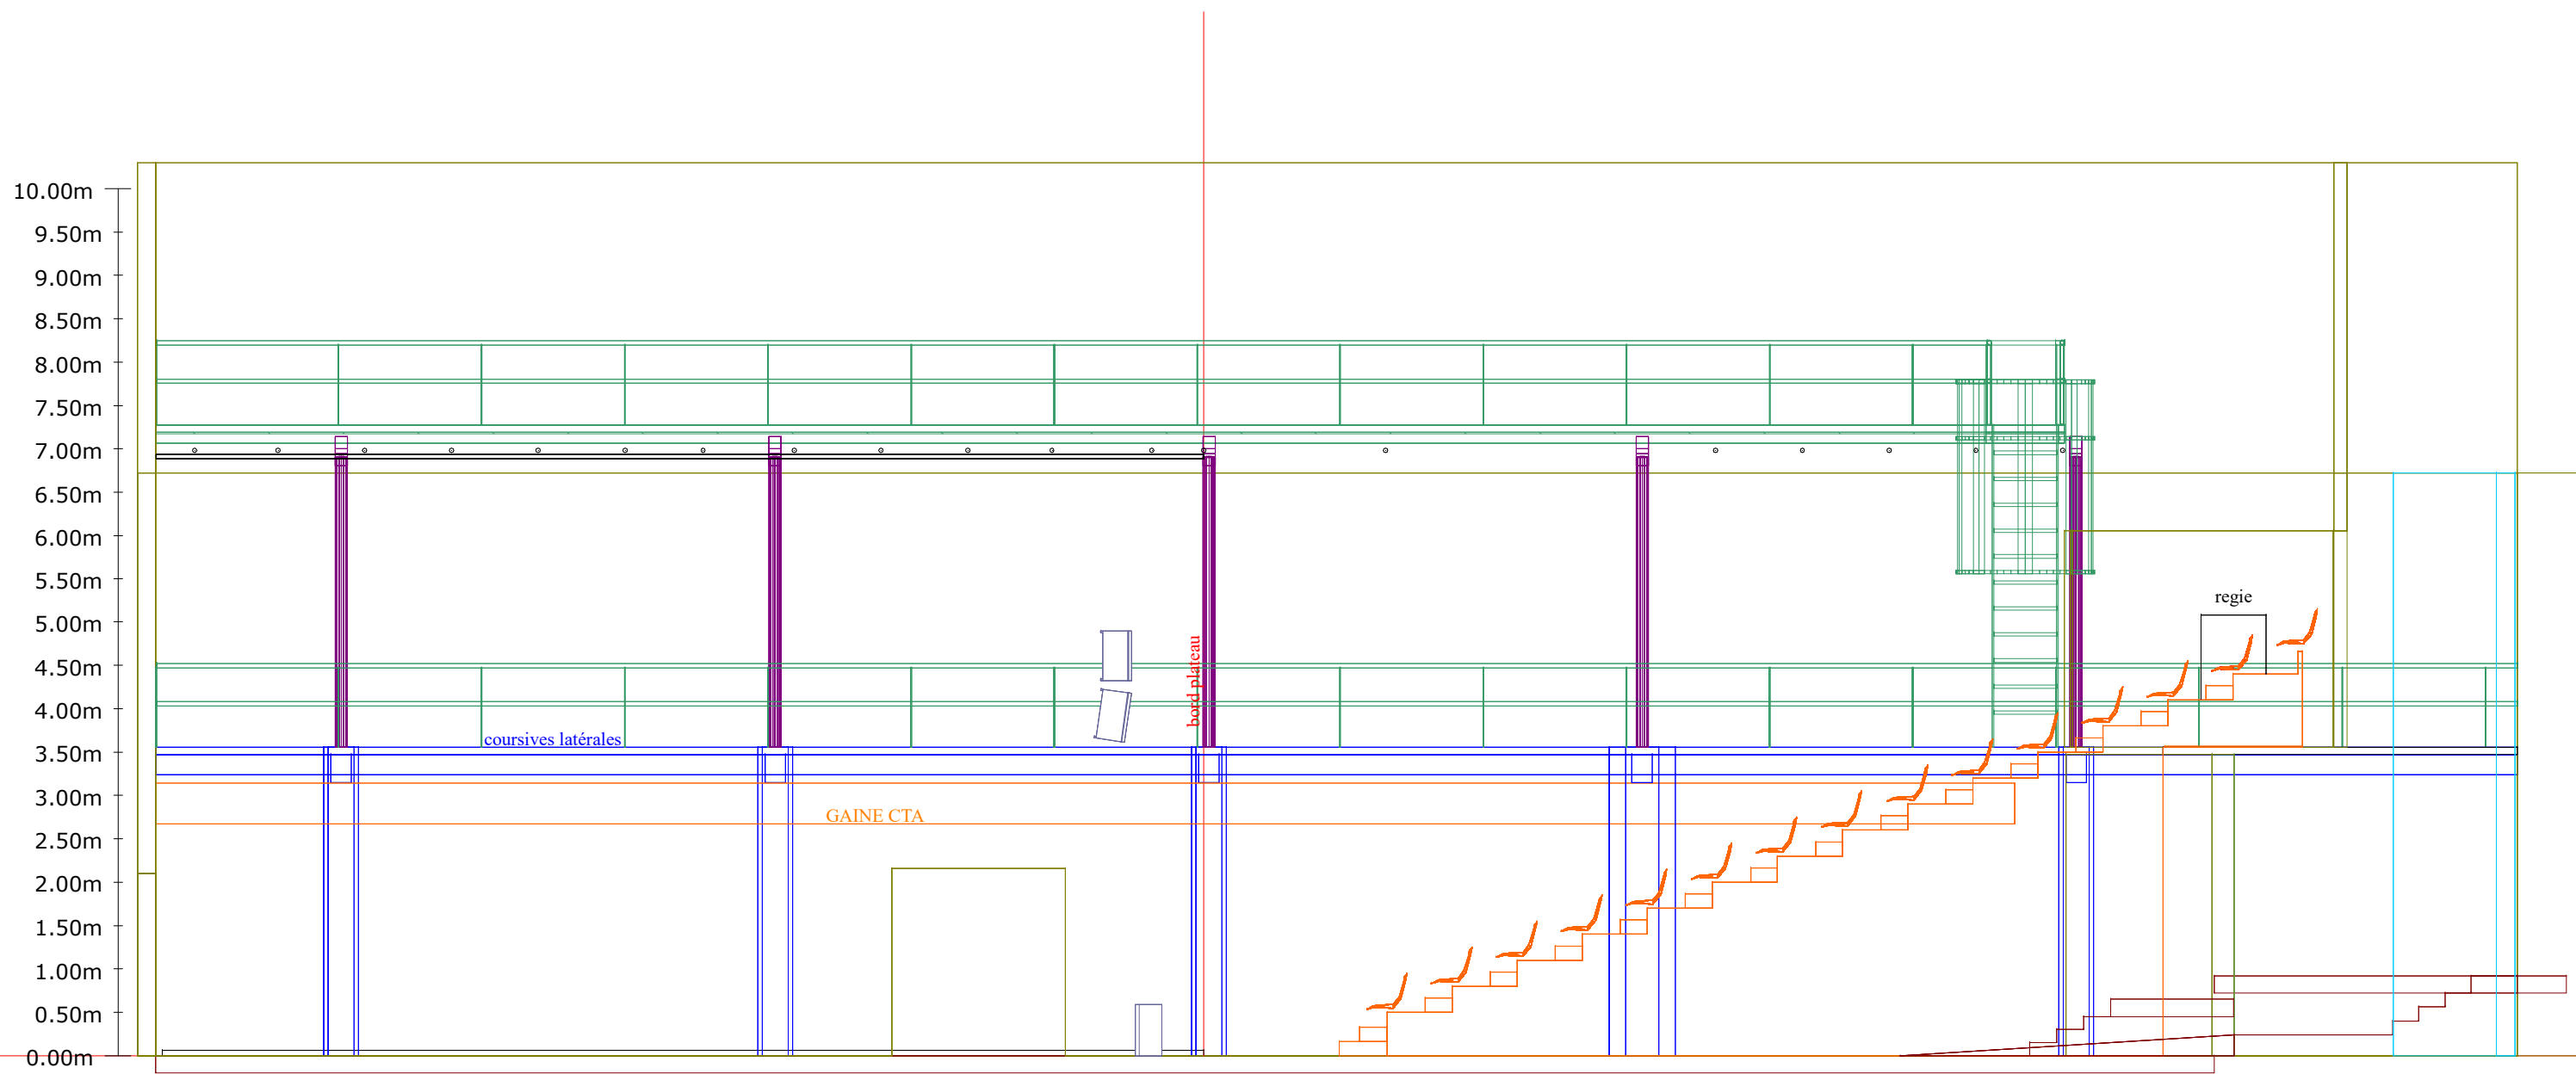

ECH / 1/50 A3

5.00m
4.50m
4.00m
3.50m
3.00m
2.50m
2.00m
1.50m
1.00m
0.50m
0.00m
0.50m
1.00m
1.50m
2.00m
2.50m
3.00m
3.50m
4.00m
4.50m
5.00m

P13
P12
P11
P10
P9
P8
P7
P6
P5
P4
P3
P2
P1

SCENE:
LARGEUR 9.8m
PROFONDEUR 12m
HAUTEUR 6cm
CLEARANCE 6.90

bord plateau

AL JAR PM JAR 2 PM JAR 1 PM PM COUR 1 PM COUR 2 AL COUR

PS1
PS2
PS2

Gradin

gaine CTA

Decouvertes amovibles

Decouvertes amovibles

Decouvertes amovibles

5.00m
4.50m
4.00m
3.50m
3.00m
2.50m
2.00m
1.50m
1.00m
0.50m
-0.00m
0.50m
1.00m
1.50m
2.00m
2.50m
3.00m
3.50m
4.00m
4.50m
5.00m

12.00m
11.50m
11.00m
10.50m
10.00m
9.50m
9.00m
8.50m
8.00m
7.50m
7.00m
6.50m
6.00m
5.50m
5.00m
4.50m
4.00m
3.50m
3.00m
2.50m
2.00m
1.50m
1.00m
0.50m
0.00m
0.50m
1.00m
1.50m
2.00m
2.50m
3.00m
3.50m
4.00m
4.50m
5.00m
5.50m
6.00m
6.50m
7.00m
7.50m
8.00m
8.50m
9.00m
9.50m
10.00m
10.50m
11.00m
11.50m
12.00m

AL JAR PM PM JAR 1 PM PM JAR 2 PM COUR 1 PM COUR 2 AL COUR

REGIE

gaine CTA

gaine CTA

RIA

RIA

ACCES PUBLIC

ECH / 1/75 A3