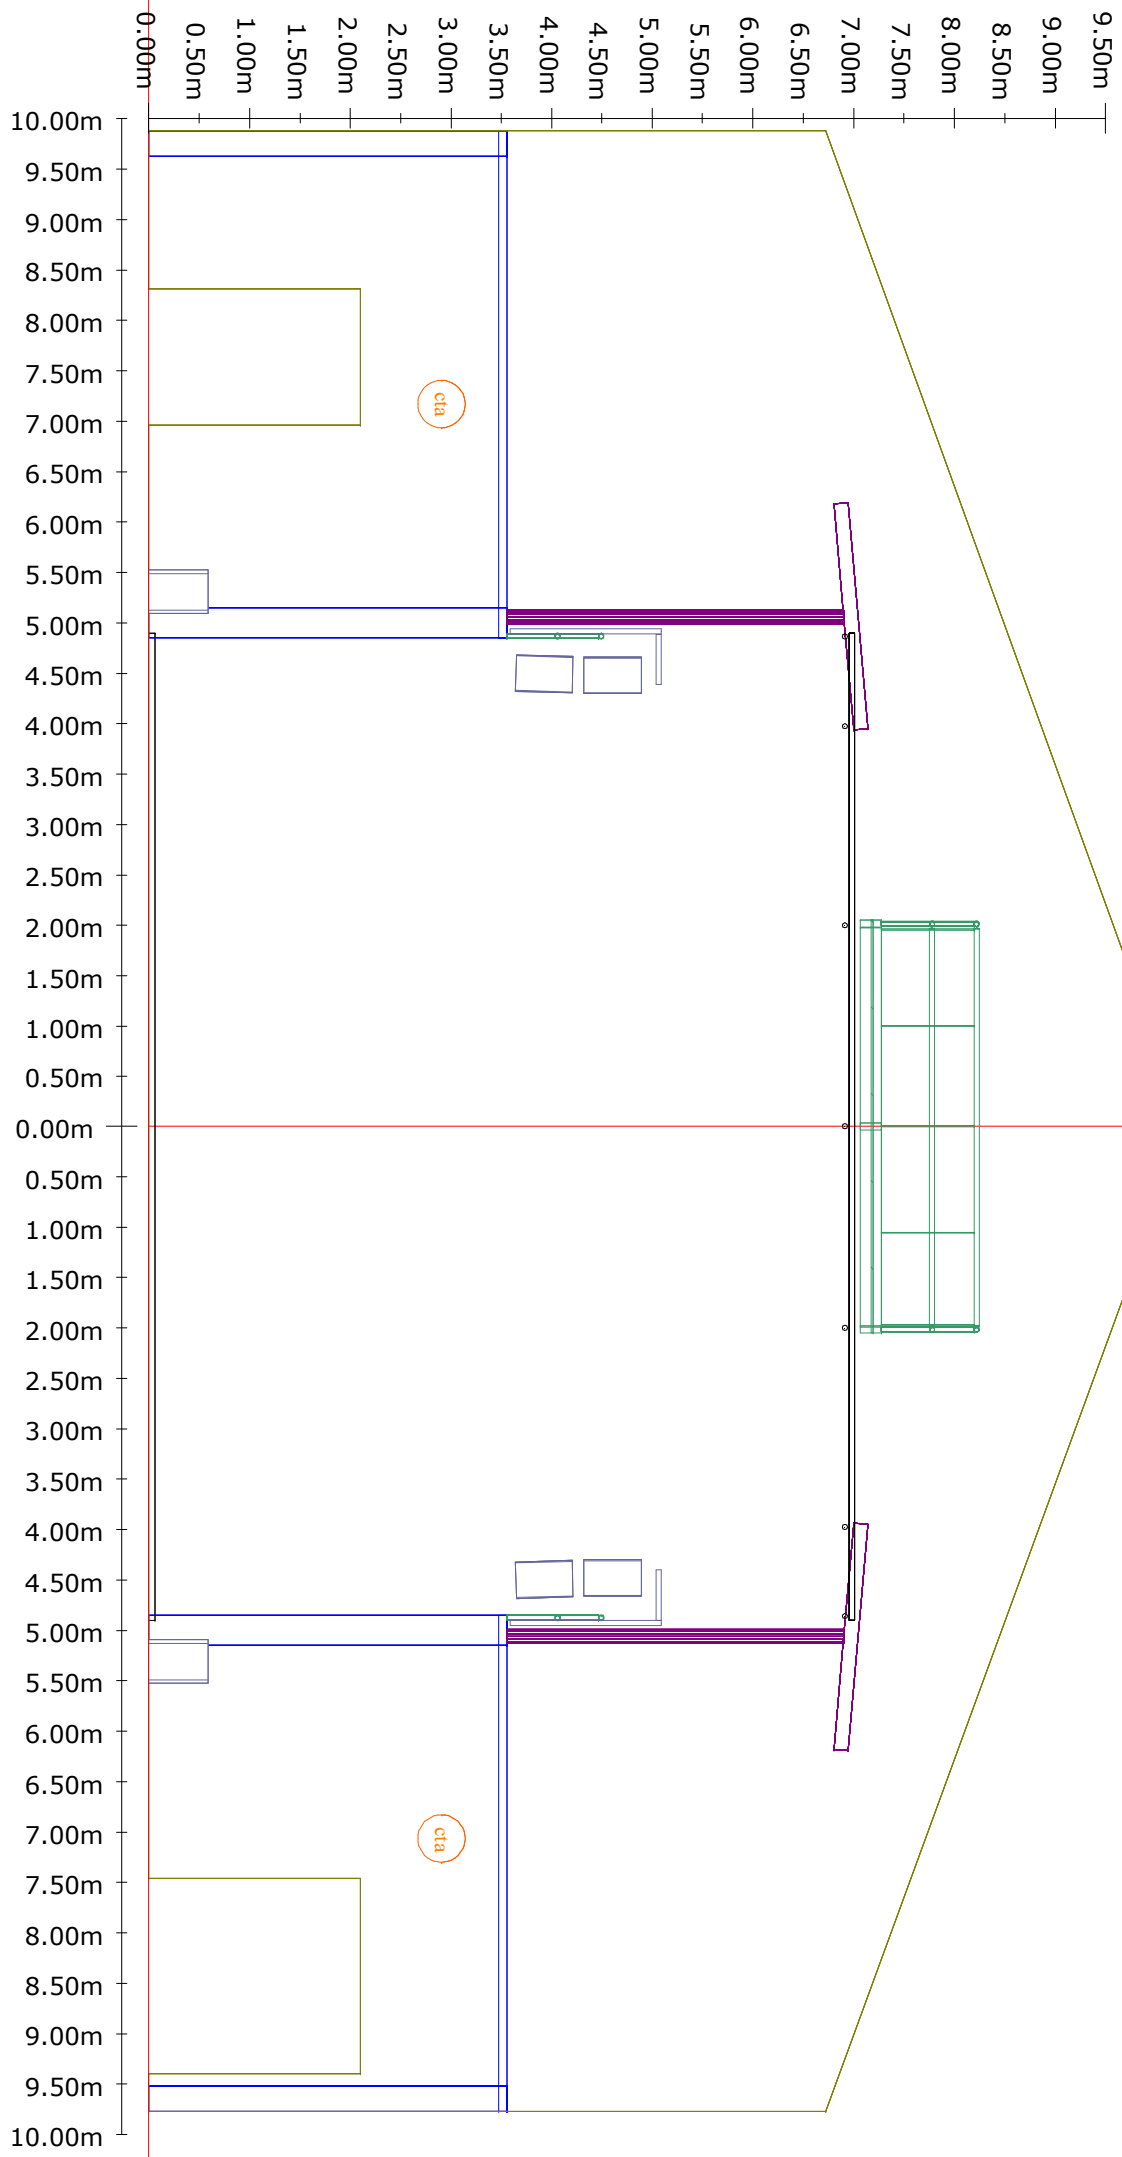

ECH / 1/50 A3

5.00m
4.50m
4.00m
3.50m
3.00m
2.50m
2.00m
1.50m
1.00m
0.50m
0.00m
0.50m
1.00m
1.50m
2.00m
2.50m
3.00m
3.50m
4.00m
4.50m
5.00m

P13
P12
P11
P10
P9
P8
P7
P6
P5
P4
P3
P2
P1

SCENE:
LARGEUR 9.8m
PROFONDEUR 12m
HAUTEUR 6cm
CLEARANCE 6.90

5.00m
4.50m
4.00m
3.50m
3.00m
2.50m
2.00m
1.50m
1.00m
0.50m
-0.00m
0.50m
1.00m
1.50m
2.00m
2.50m
3.00m
3.50m
4.00m
4.50m
5.00m

12.00m
11.50m
11.00m
10.50m
10.00m
9.50m
9.00m
8.50m
8.00m
7.50m
7.00m
6.50m
6.00m
5.50m
5.00m
4.50m
4.00m
3.50m
3.00m
2.50m
2.00m
1.50m
1.00m
0.50m
0.00m
0.50m
1.00m
1.50m
2.00m
2.50m
3.00m
3.50m
4.00m
4.50m
5.00m
5.50m
6.00m
6.50m
7.00m
7.50m
8.00m
8.50m
9.00m
9.50m
10.00m
10.50m
11.00m
11.50m
12.00m

AL JAR PM PM JAR 1 PM PM JAR 2 PM COUR 1 PM COUR 2 AL COUR

REGIE

gaine CTA

gaine CTA

RIA

RIA

ACCES PUBLIC

ECH / 1/75 A3

ECH / 1/75 A3