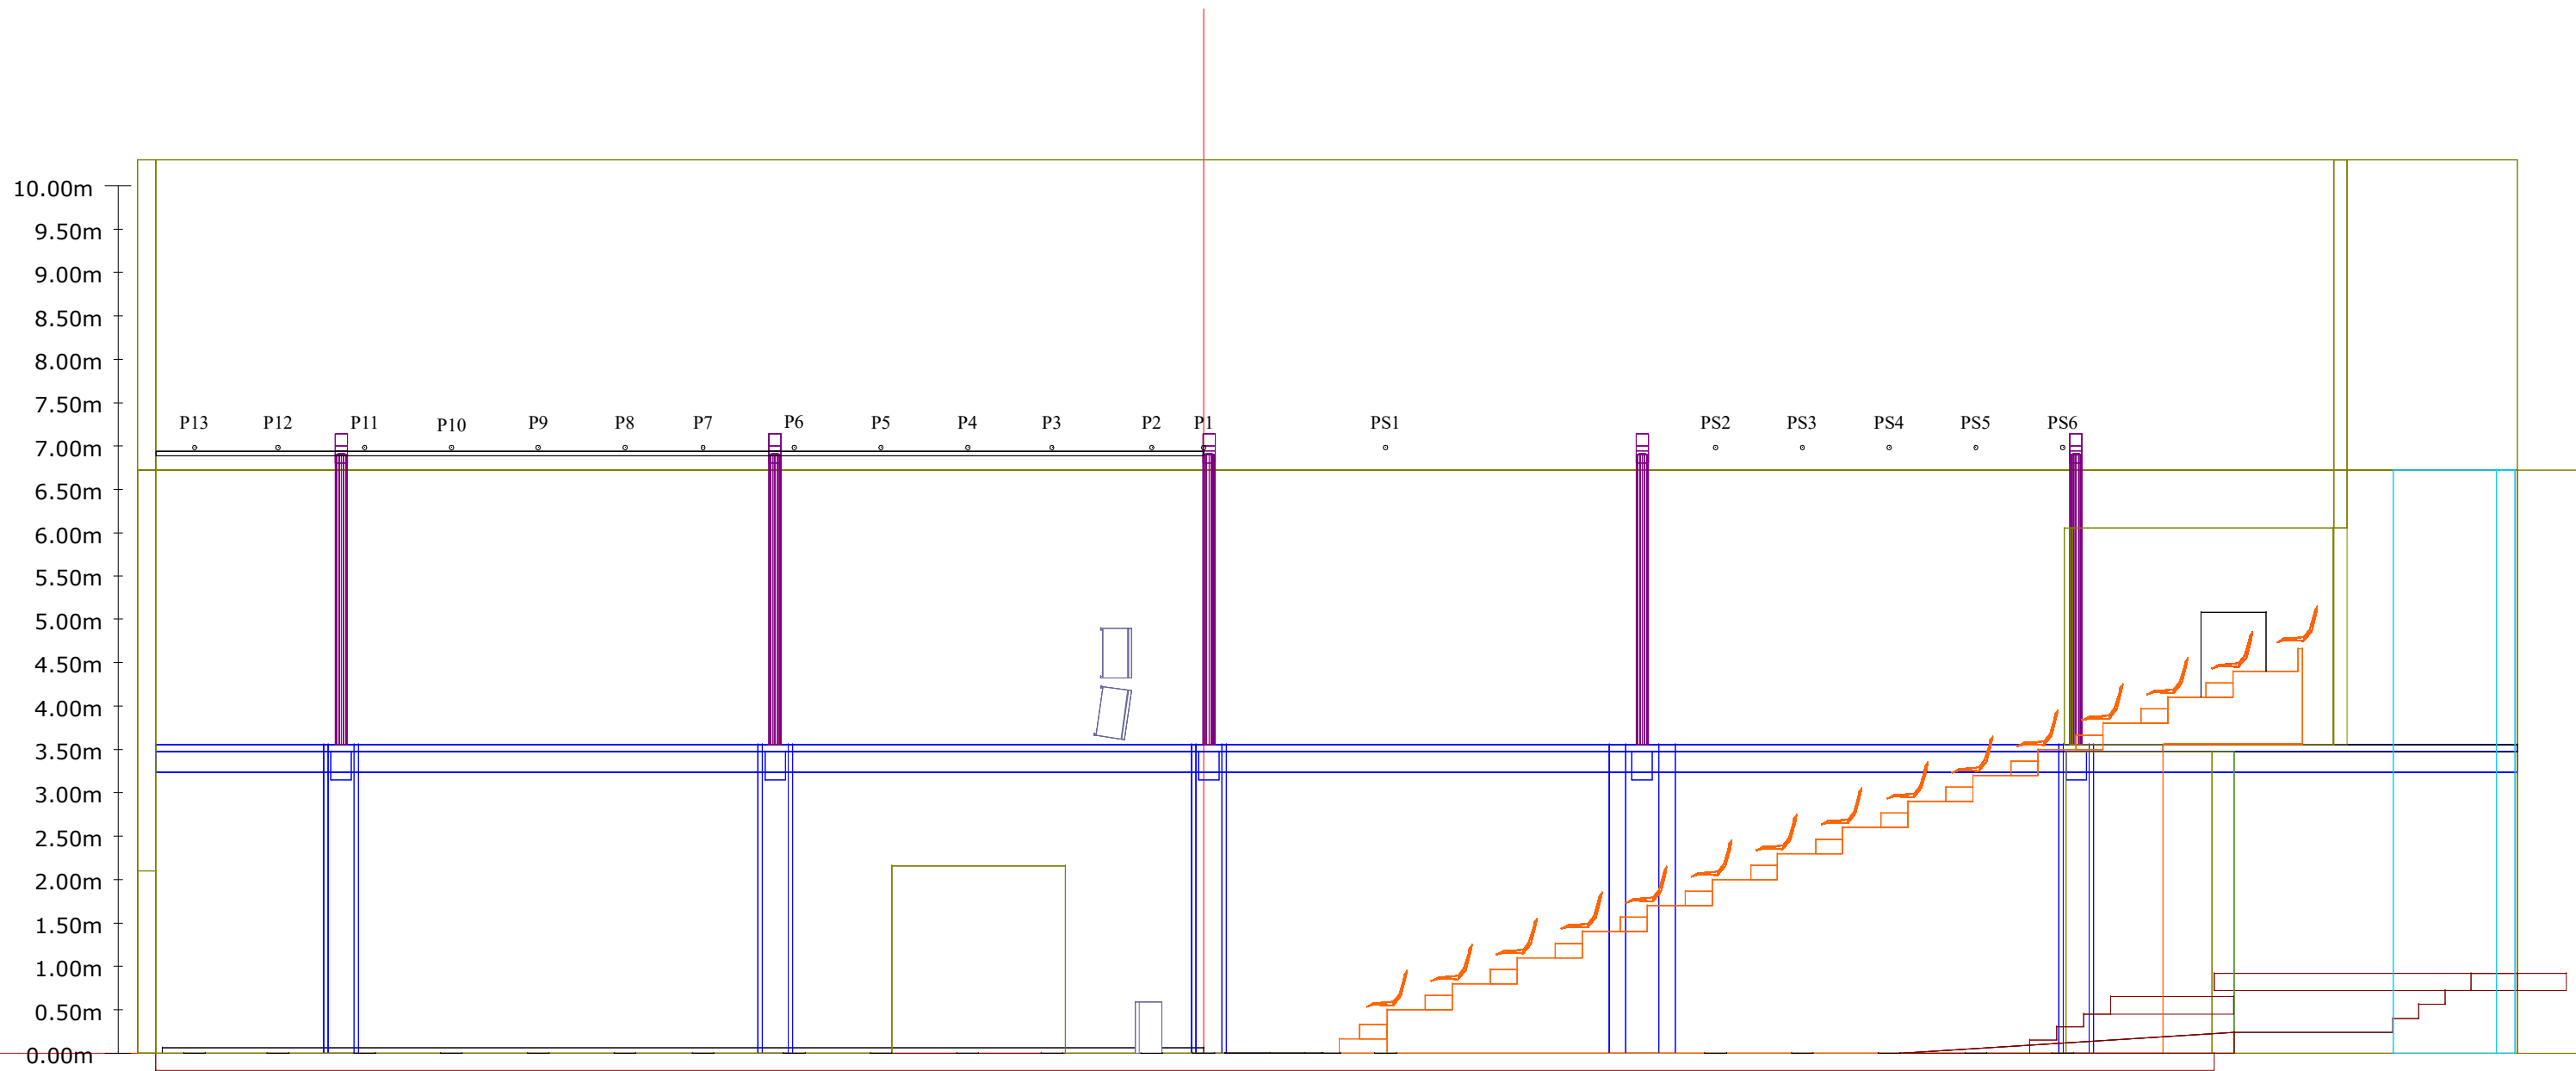

ECH / 1/50 A3

5.00m
4.50m
4.00m
3.50m
3.00m
2.50m
2.00m
1.50m
1.00m
0.50m
0.00m
0.50m
1.00m
1.50m
2.00m
2.50m
3.00m
3.50m
4.00m
4.50m
5.00m

P13
P12
P11
P10
P9
P8
P7
P6
P5
P4
P3
P2
P1

SCENE:
LARGEUR 9.8m
PROFONDEUR 12m
HAUTEUR 6cm
CLEARANCE 6.90

bord plateau

AL JAR PM JAR 2 PM JAR 1 PM PM COUR 1 PM COUR 2 AL COUR

PS1
PS2
PS2

Gradin

gaine CTA

Decouvertes amovibles

Decouvertes amovibles

Decouvertes amovibles

5.00m
4.50m
4.00m
3.50m
3.00m
2.50m
2.00m
1.50m
1.00m
0.50m
-0.00m
0.50m
1.00m
1.50m
2.00m
2.50m
3.00m
3.50m
4.00m
4.50m
5.00m

12.00m
11.50m
11.00m
10.50m
10.00m
9.50m
9.00m
8.50m
8.00m
7.50m
7.00m
6.50m
6.00m
5.50m
5.00m
4.50m
4.00m
3.50m
3.00m
2.50m
2.00m
1.50m
1.00m
0.50m
0.00m
0.50m
1.00m
1.50m
2.00m
2.50m
3.00m
3.50m
4.00m
4.50m
5.00m
5.50m
6.00m
6.50m
7.00m
7.50m
8.00m
8.50m
9.00m
9.50m
10.00m
10.50m
11.00m
11.50m
12.00m

AL JAR PM PM JAR 1 PM PM JAR 2 PM COUR 1 PM COUR 2 AL COUR

REGIE

gaine CTA

gaine CTA

RIA

RIA

ACCES PUBLIC

ECH / 1/75 A3