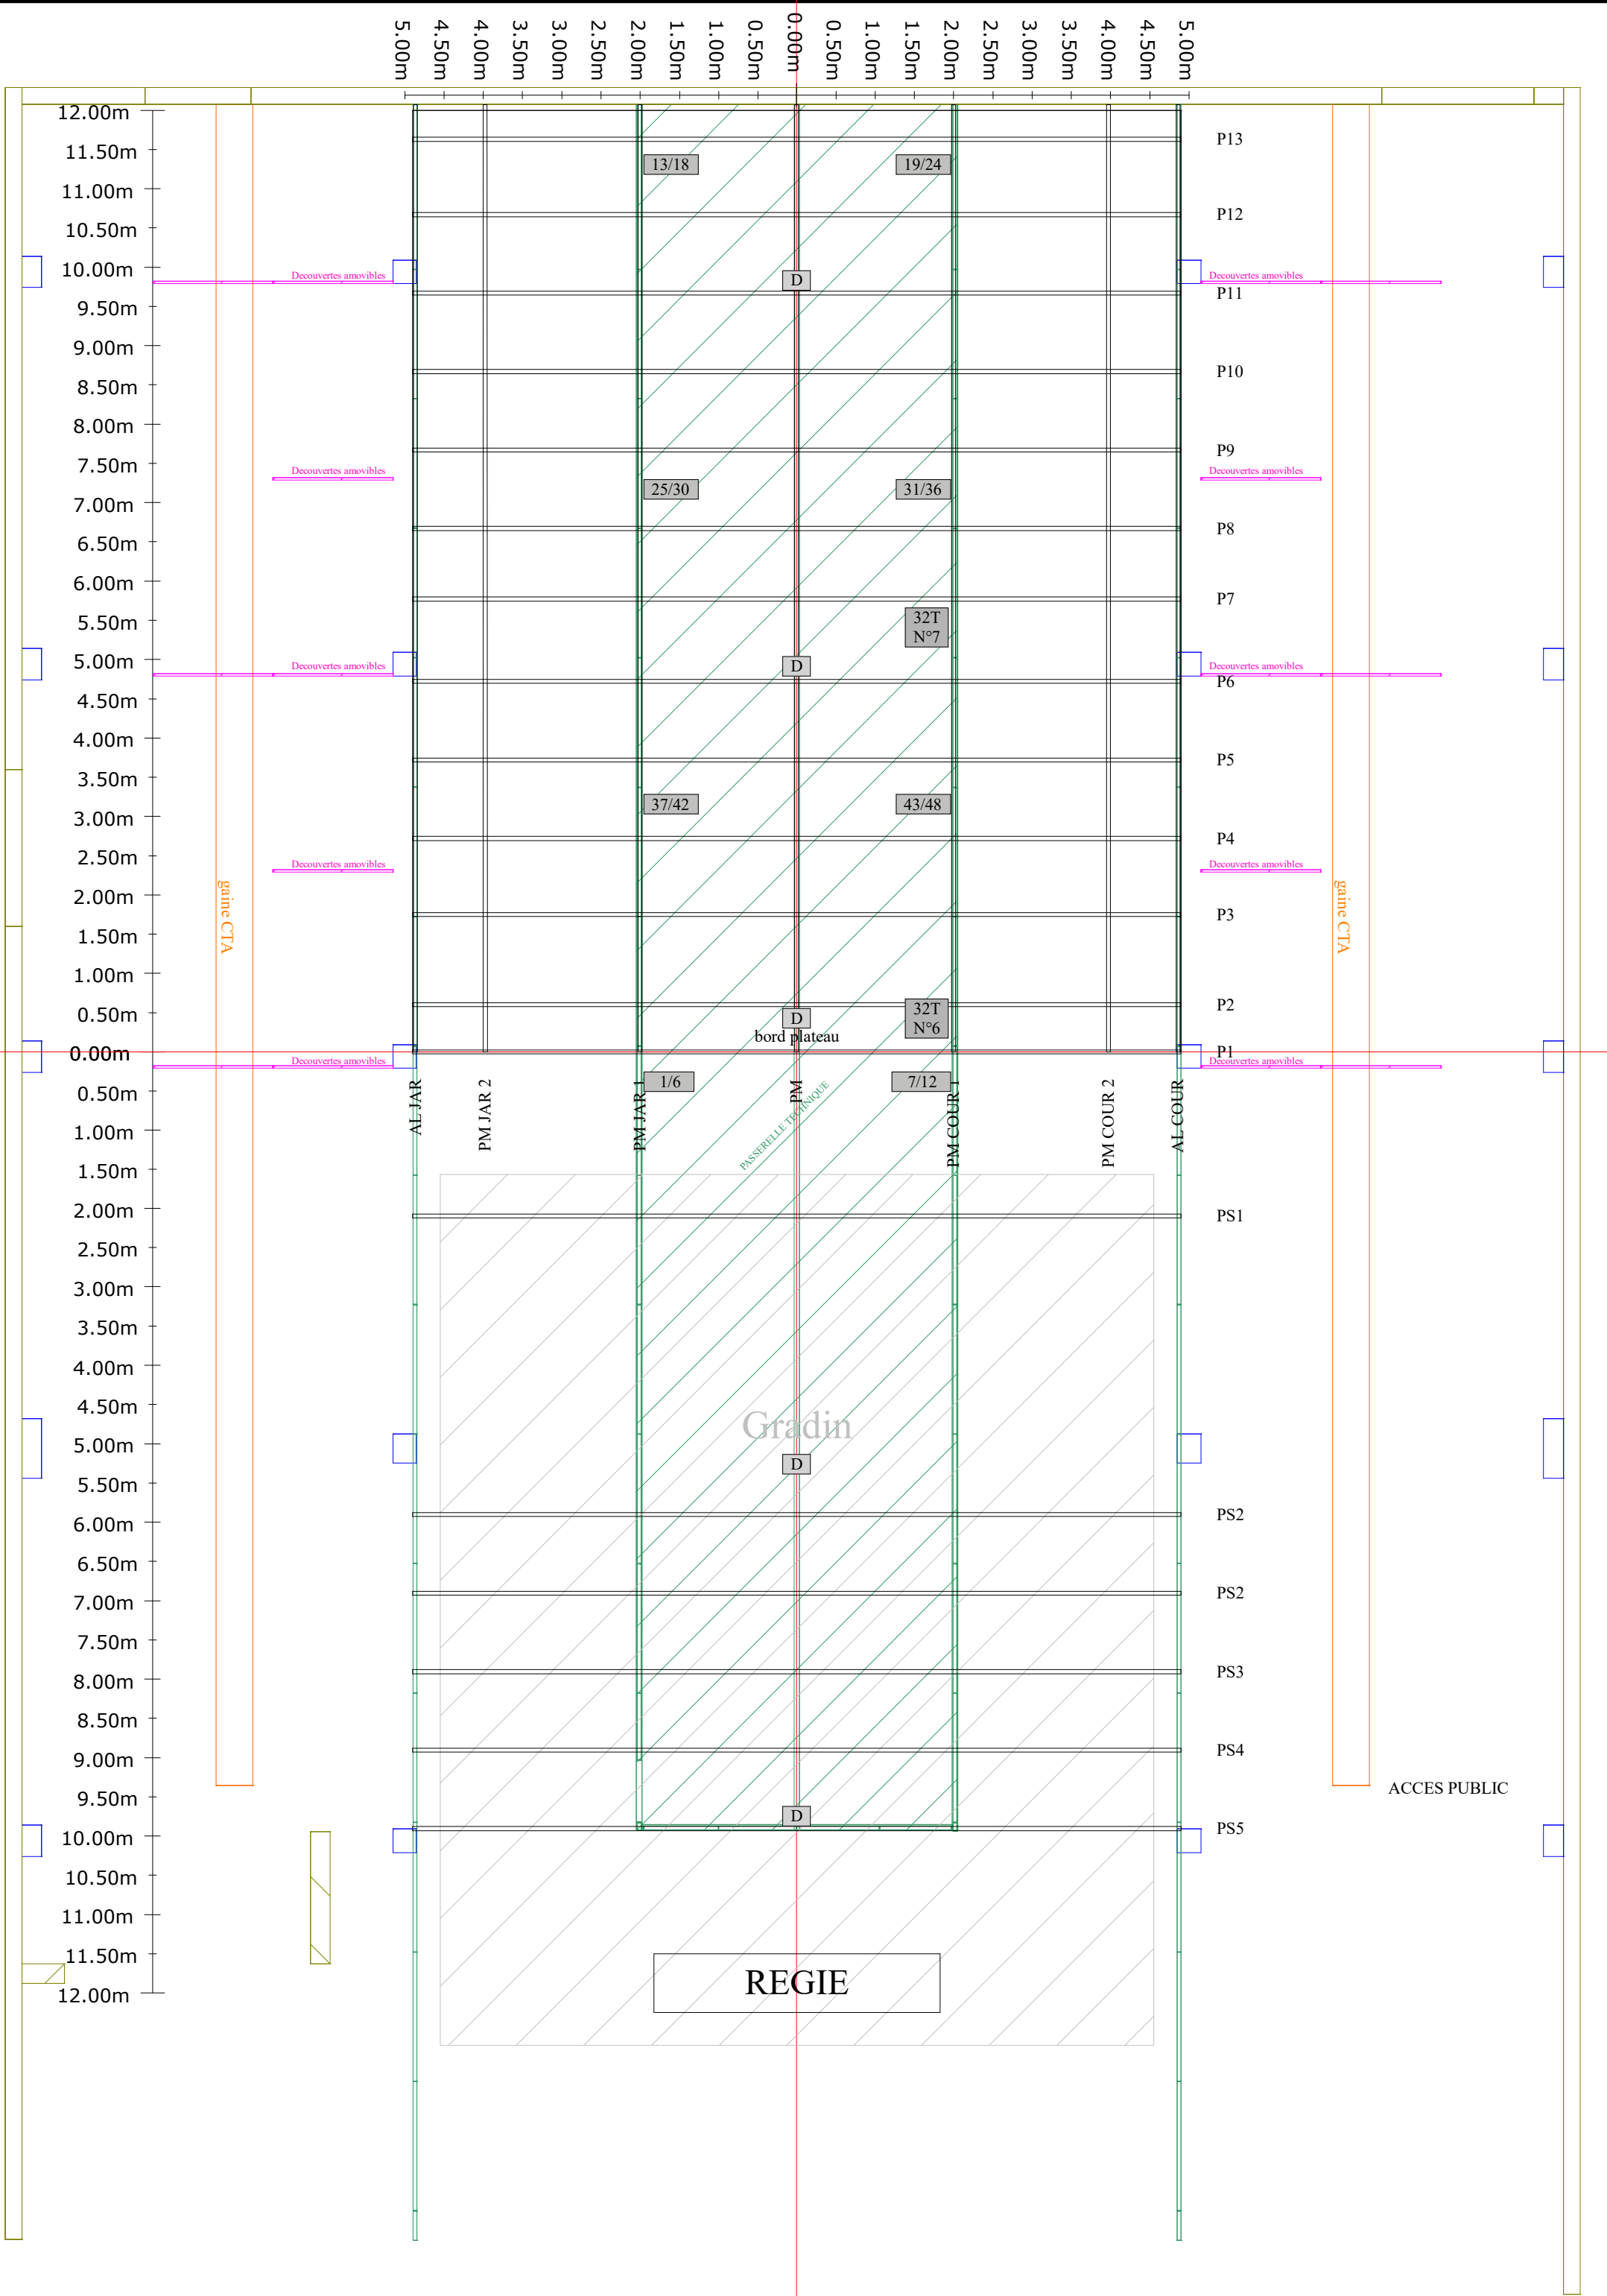

Decouvertes amovibles

gaine CTA

13/18

19/24

D

25/30

31/36

32T
N°7

ECH / 1/50 A3

5.00m
4.50m
4.00m
3.50m
3.00m
2.50m
2.00m
1.50m
1.00m
0.50m
0.00m
0.50m
1.00m
1.50m
2.00m
2.50m
3.00m
3.50m
4.00m
4.50m
5.00m

P13
P12
P11
P10
P9
P8
P7
P6
P5
P4
P3
P2
P1

SCENE:
LARGEUR 9.8m
PROFONDEUR 12m
HAUTEUR 6cm
CLEARANCE 6.90

bord plateau

AL JAR PM JAR 2 PM JAR 1 PM PM COUR 1 PM COUR 2 AL COUR

PS1
PS2
PS2

Gradin

gaine CTA

Decouvertes amovibles

Decouvertes amovibles

Decouvertes amovibles

5.00m
4.50m
4.00m
3.50m
3.00m
2.50m
2.00m
1.50m
1.00m
0.50m
-0.00m
0.50m
1.00m
1.50m
2.00m
2.50m
3.00m
3.50m
4.00m
4.50m
5.00m

12.00m
11.50m
11.00m
10.50m
10.00m
9.50m
9.00m
8.50m
8.00m
7.50m
7.00m
6.50m
6.00m
5.50m
5.00m
4.50m
4.00m
3.50m
3.00m
2.50m
2.00m
1.50m
1.00m
0.50m
0.00m
0.50m
1.00m
1.50m
2.00m
2.50m
3.00m
3.50m
4.00m
4.50m
5.00m
5.50m
6.00m
6.50m
7.00m
7.50m
8.00m
8.50m
9.00m
9.50m
10.00m
10.50m
11.00m
11.50m
12.00m